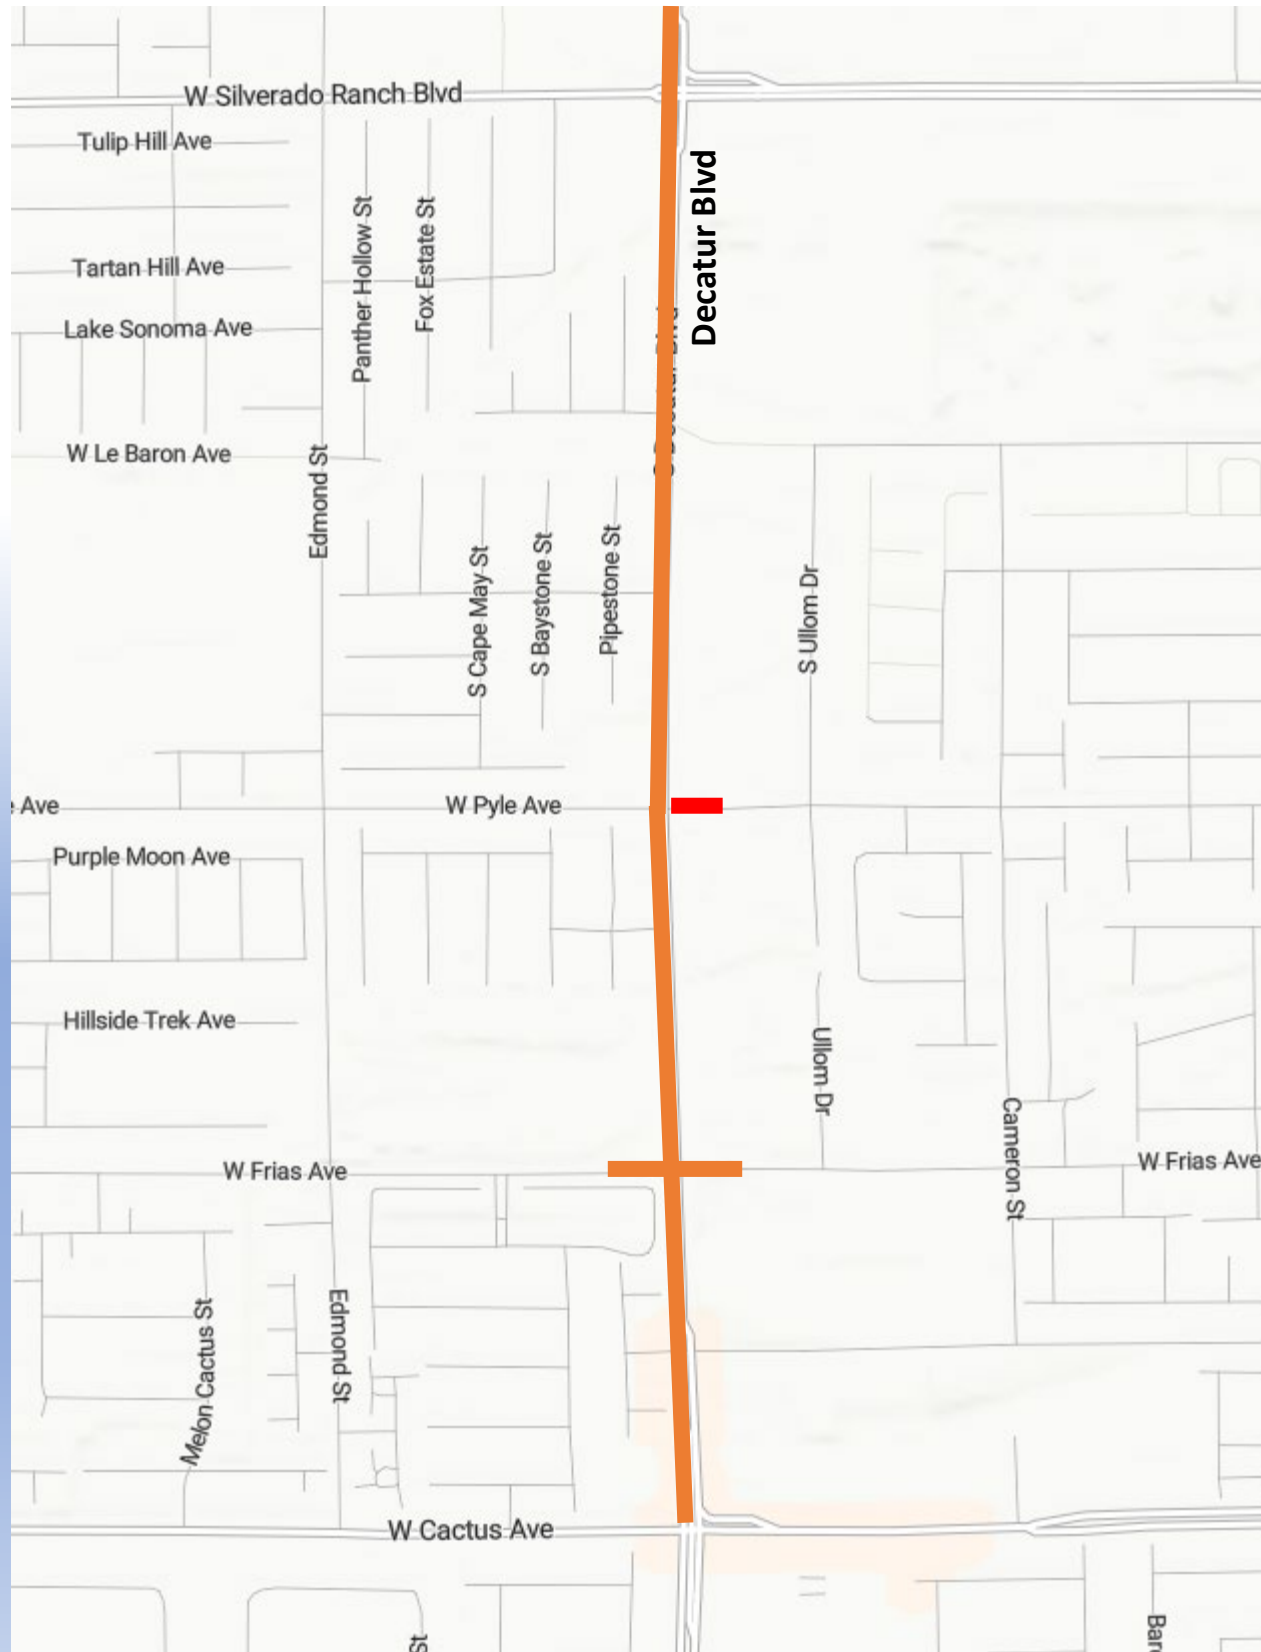

together**for**better

Traffic Restrictions January 12-18

Decatur Blvd from Cactus Ave to Silverado Ranch
Working Hours 7:00am - 3:30pm
Lane Restrictions 24 Hours

- East Half Road Closure
- 1 Lane Open Northbound and Southbound Decatur between Cactus and Silverado Ranch.
- Dedicated Left Turn Lanes at Silverado Ranch.

Frias Avenue
Working Hours 7:00am - 3:30pm
Lane Restrictions 24 Hours

- Half Road Closure
- 1 Lane Open Westbound and Eastbound at the intersection

Pyle Avenue Road Closure
January 23-31

- Full Road Closure east of Decatur, Detour at Frias to Ullom

together**for**better

Traffic Restrictions January 12-18

-  **Decatur Blvd from Wigwam Ave to Blue Diamond Road**
Working Hours 7:00am - 3:30pm
Lane Closure 24 Hours
 - 1 Lane Open SB & NB from Camero to Wigwam Ave