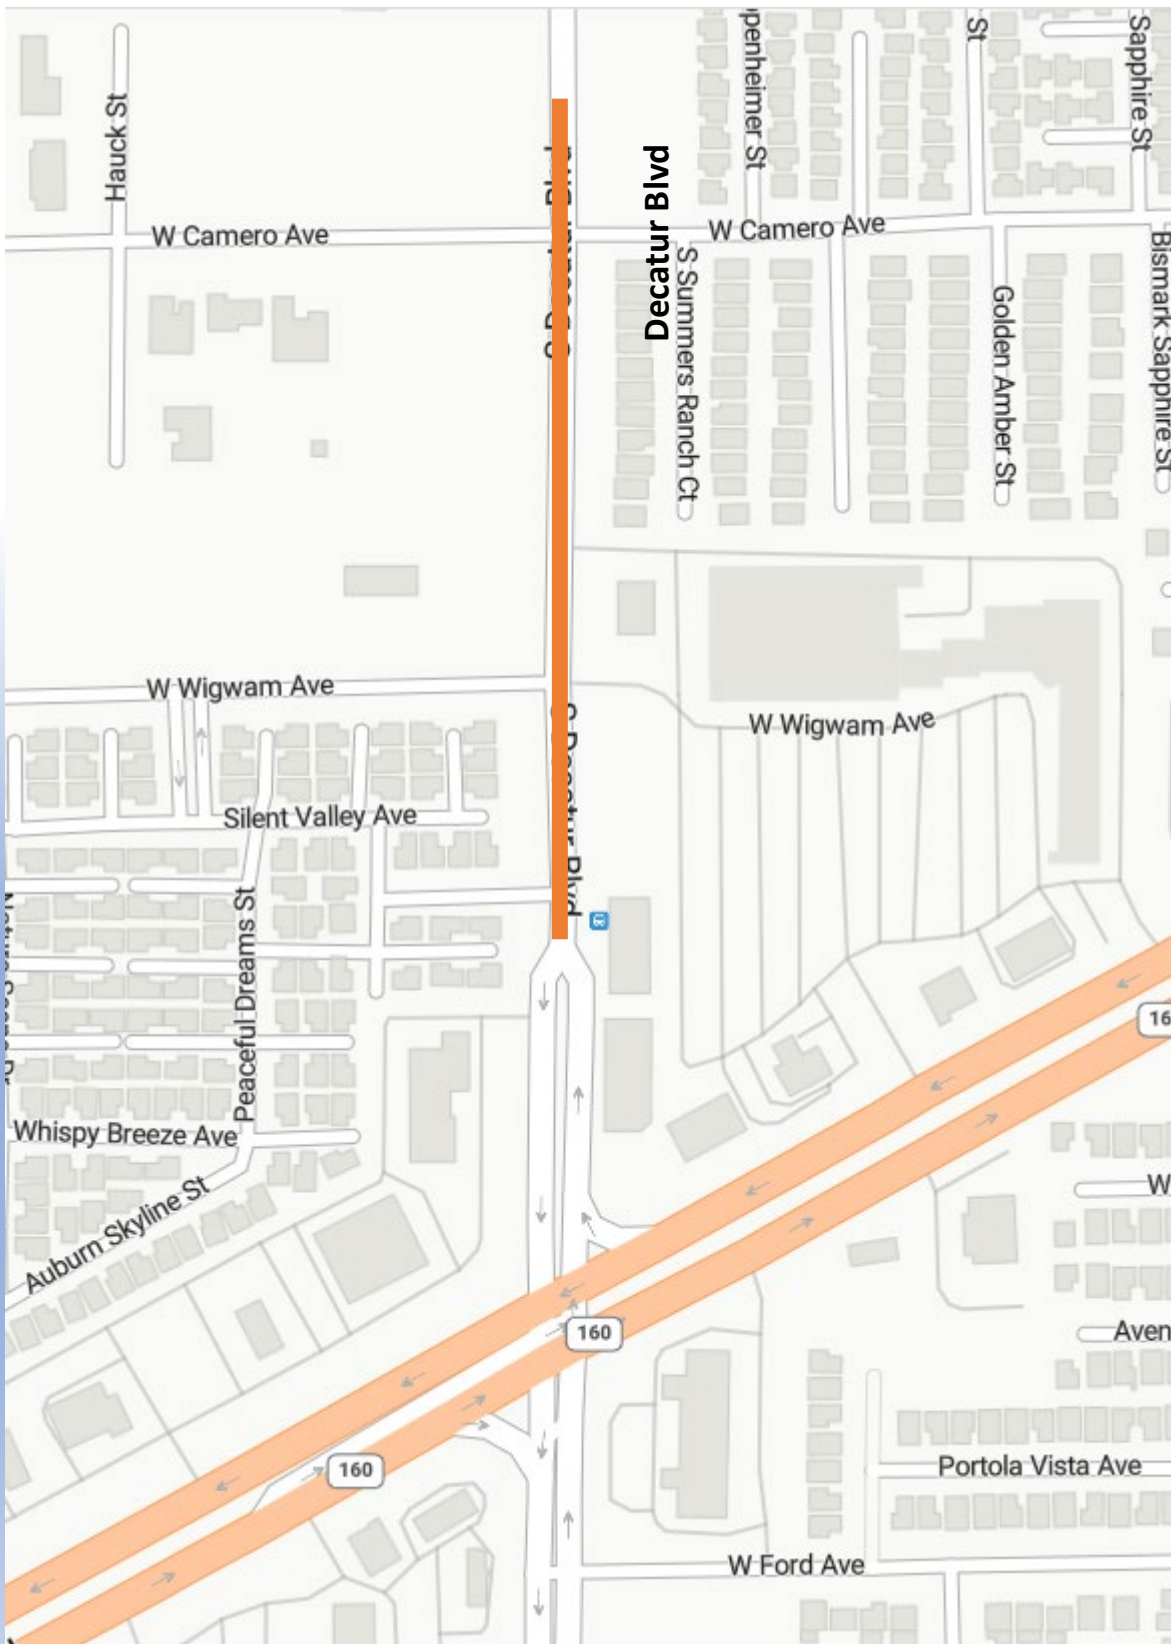

together**for**better

Traffic Restrictions January 12-18

Decatur Blvd from Cactus Ave to Silverado Ranch
Working Hours 7:00am - 3:30pm
Lane Restrictions 24 Hours

- East Half Road Closure
- 1 Lane Open Northbound and Southbound Decatur between Cactus and Silverado Ranch.
- Dedicated Left Turn Lanes at Silverado Ranch.

Frias Avenue
Working Hours 7:00am - 3:30pm
Lane Restrictions 24 Hours

- Half Road Closure
- 1 Lane Open Westbound and Eastbound at the intersection

Pyle Avenue Road Closure
January 23-31

- Full Road Closure east of Decatur, Detour at Frias to Ullom

together**for**better

Traffic Restrictions January 12-18

-  **Decatur Blvd from Wigwam Ave to Blue Diamond Road**
Working Hours 7:00am - 3:30pm
Lane Closure 24 Hours
 - 1 Lane Open SB & NB from Camero to Wigwam Ave